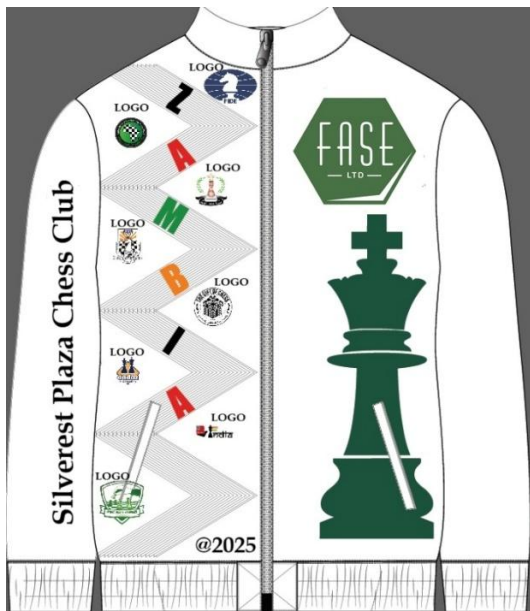

“UNVEILING THE 2026 SILVEREST PLAZA CHESS TEAM” LAUNCH EVENT

Date & Time: Saturday, 28th February 2026, 14:00 Hrs
Venue: FASE Plaza, Silverest, Chongwe

Review of the 2025 Season & The 2026 Vision of the Silverest Plaza Chess Club
Eng. Patrick Haambayi (Patron Chess Club & Platinum Member)

Introductions

Mr. Benjamin Mulenga (Chess Club Chairman)/ WFM Constance Mbatha (Team Captain)
(CHESS SEASON STARTS 22 MARCH 2026)

TEAM RANKING MINI TOURNAMENT
DEMONSTRATION GAMES/ OPEN CHALLENGE FUN GAMES
BRAAI

1. Place Your Logo on the 2026bTeam Uniform for (K10,000/Year)
2. Donate to the annual Team Budget (K1,000 minimum)

FRONT

YOU ARE INVITED - EVENT BY FASE PLAZA

For Details contact: WhatsApp - +260967207421; email: faseltd@gmail.com